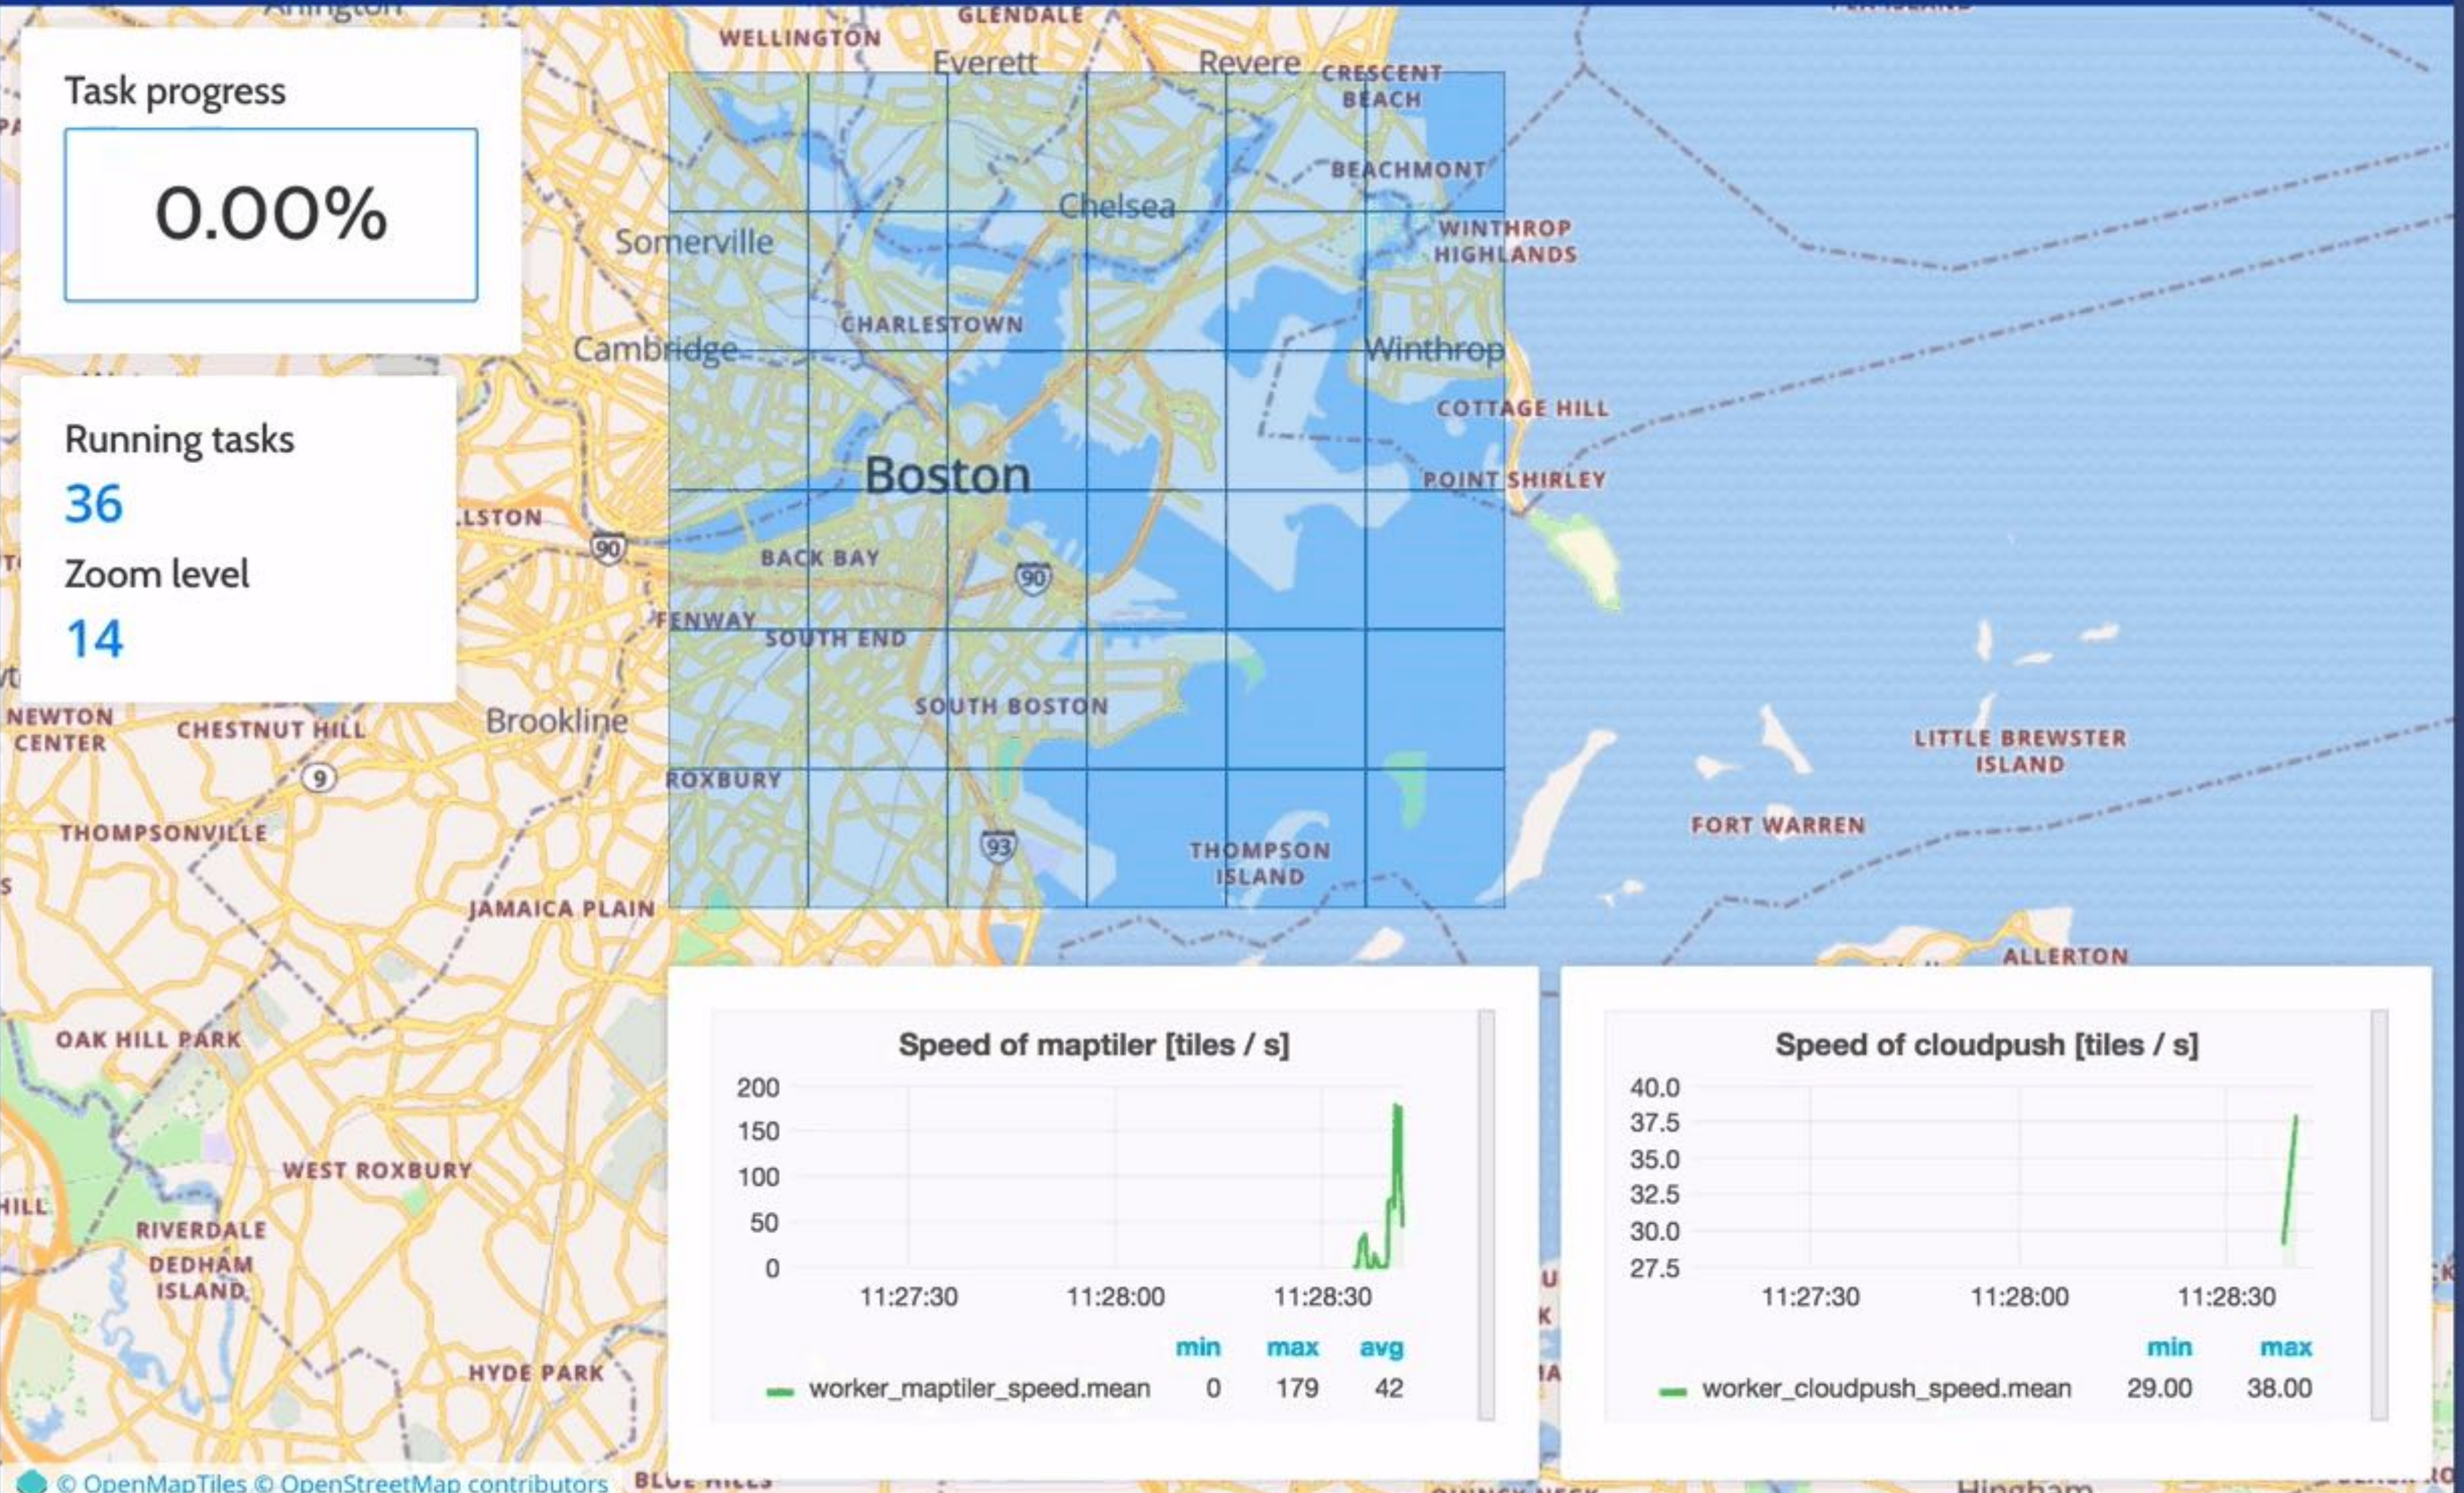

Google Earth

KML SuperOverlay & Garmin

Raster Tiles

Not georeferenced images

Retina / HiDPI Tiles

GO BACK

CONTINUE

maptiler CLUSTER