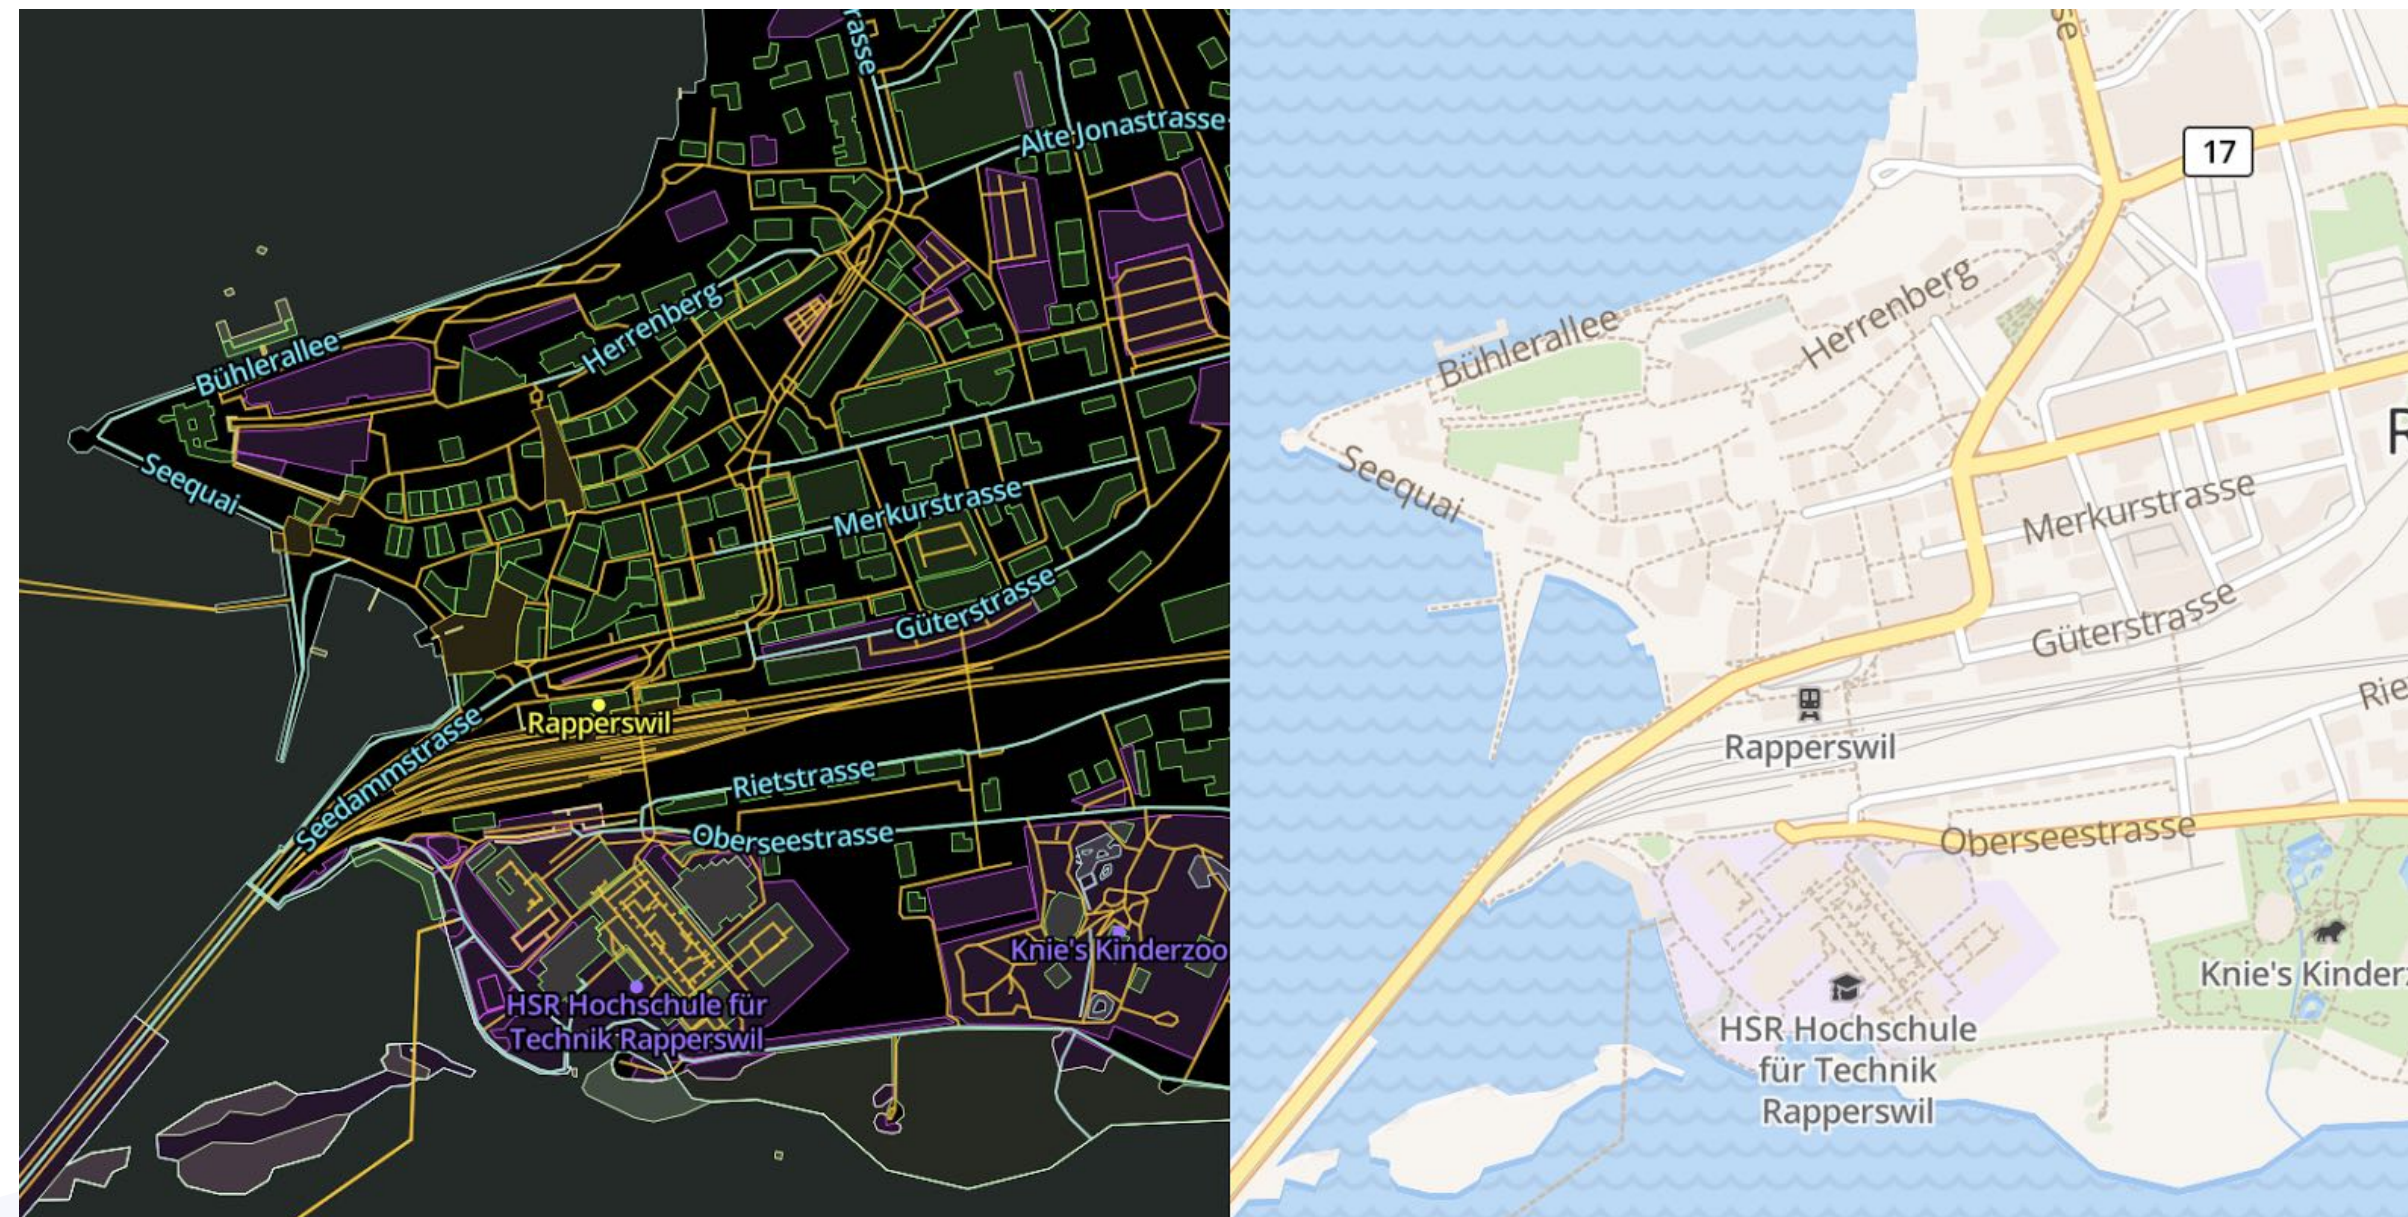

Streets

Topo

What do you want to do with the map?

Vector tile technology

OpenMapTiles.org

WGS84

Custom Coordinate Systems
openmaptiles.com/coordinate-systems/

Tap House Bar
West Nanjing Road 南京西路