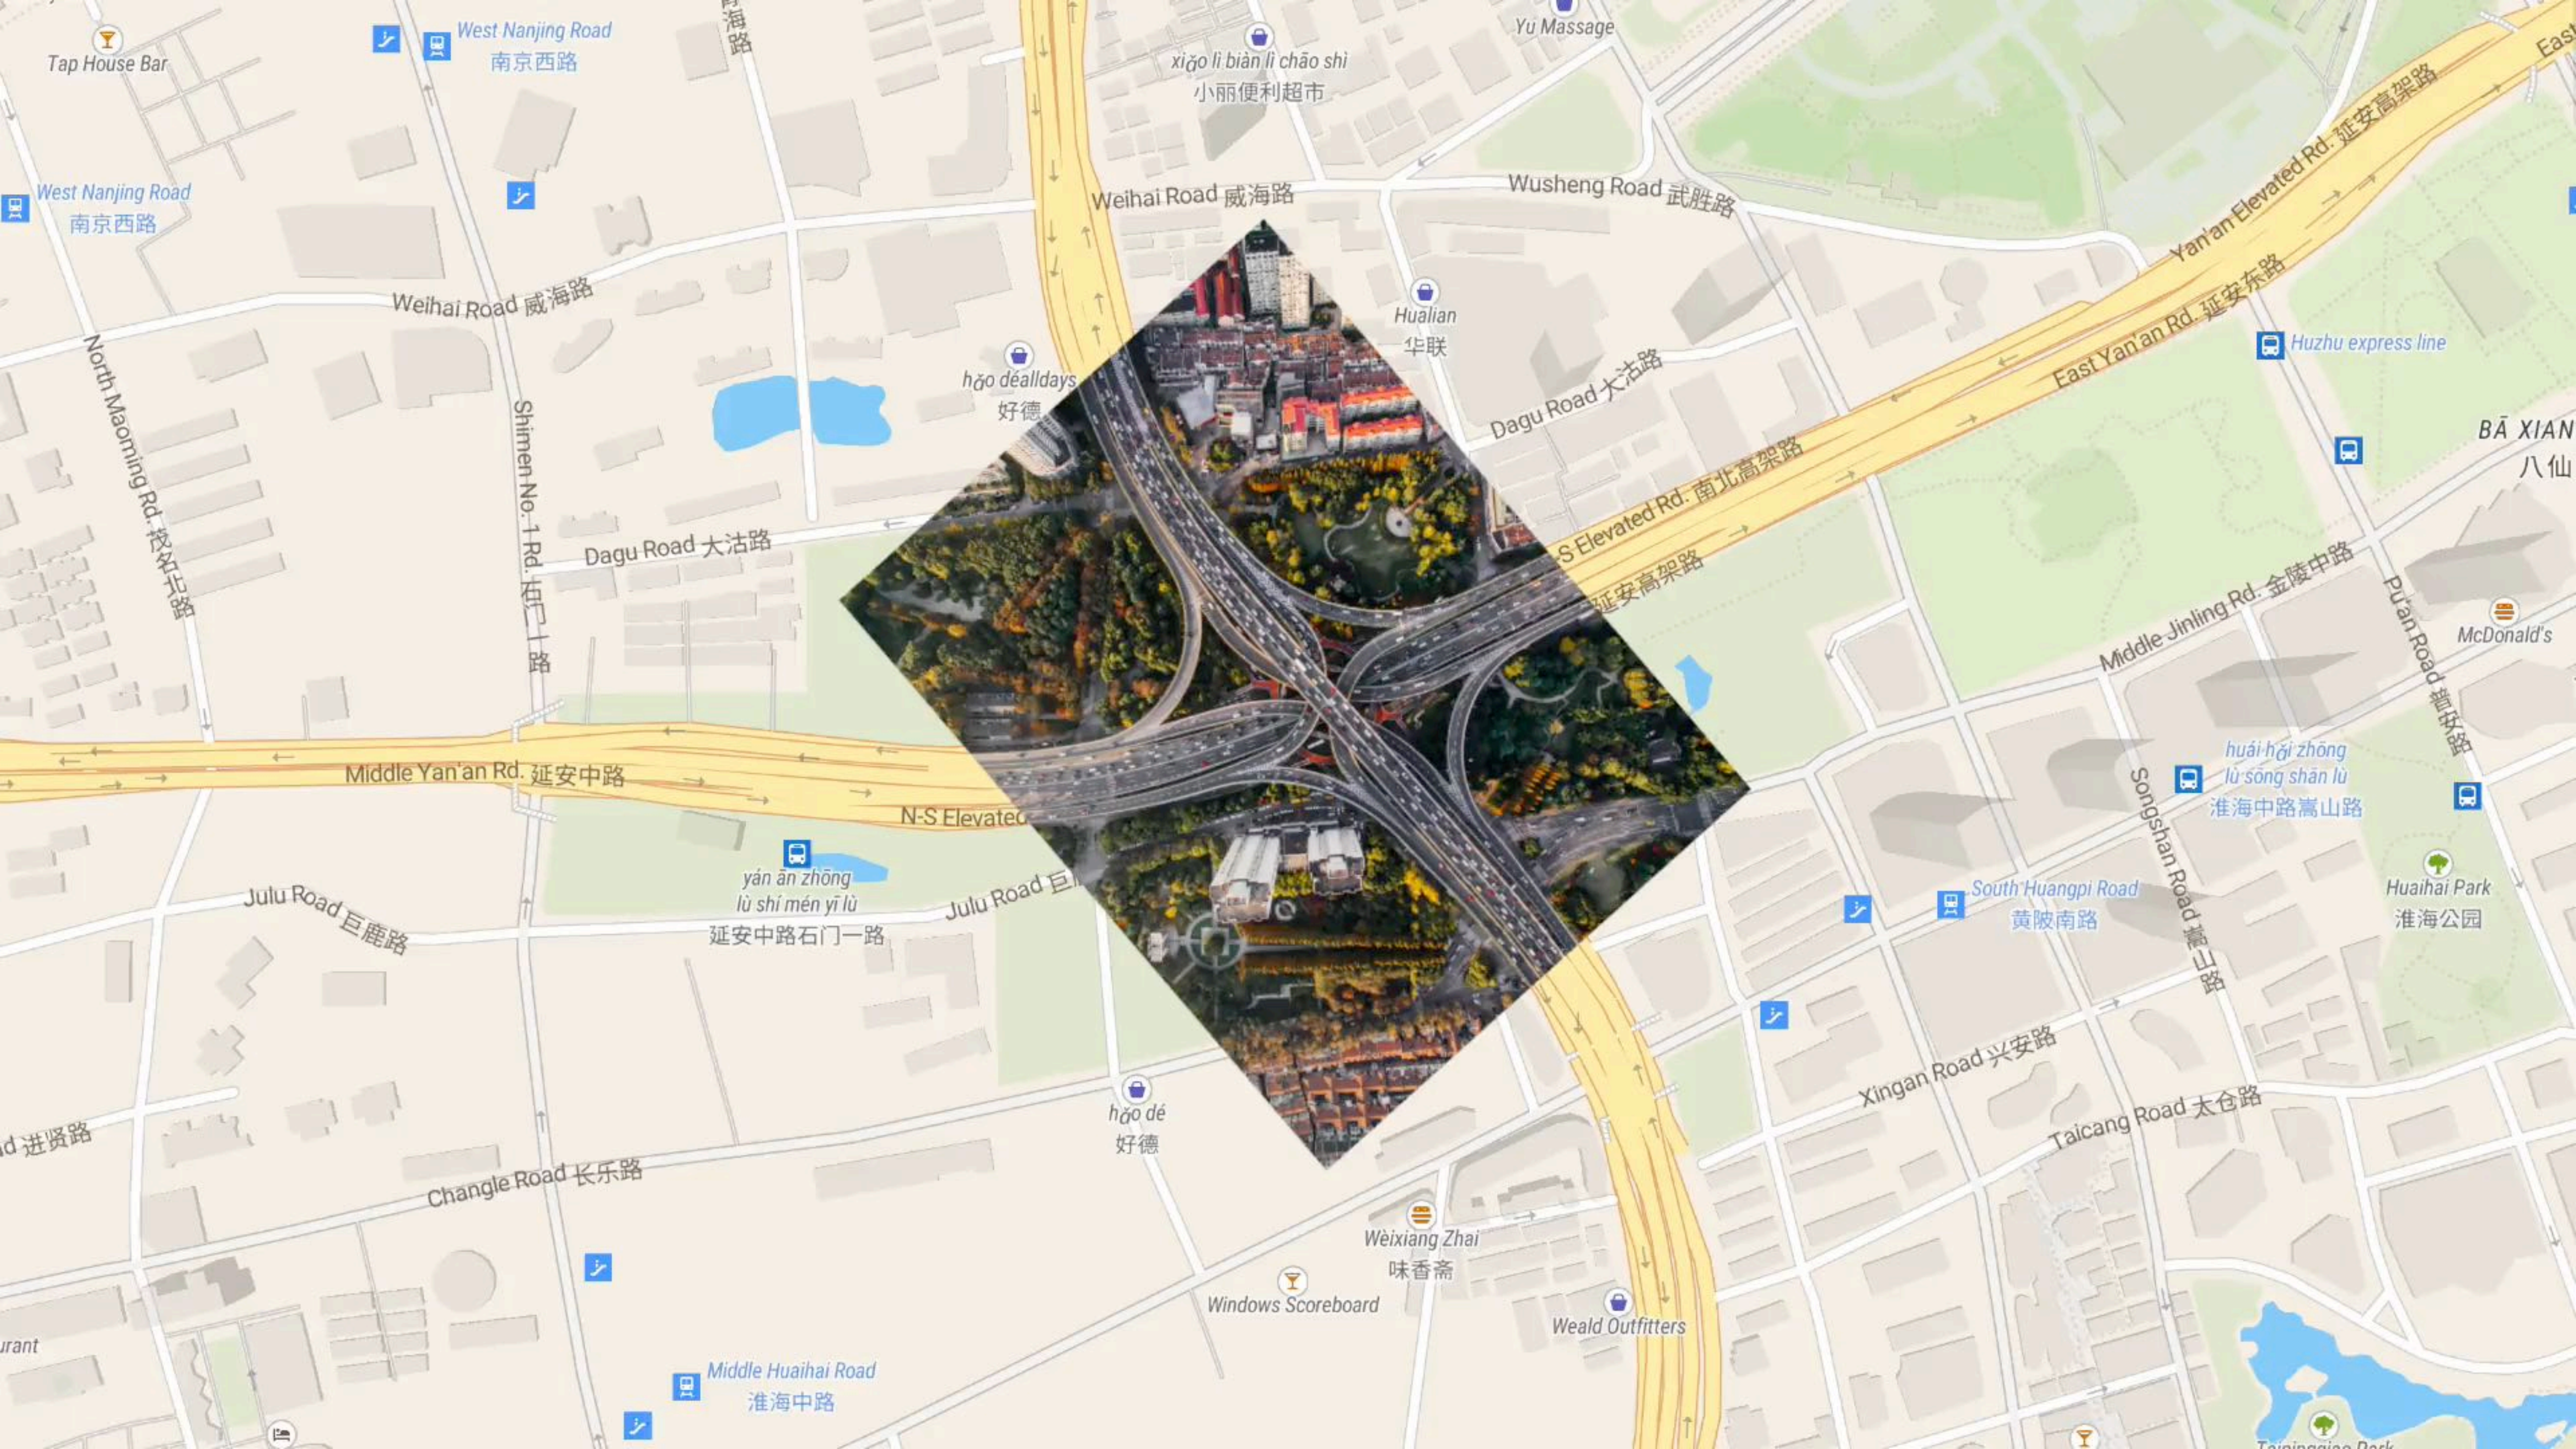

Streets

Topo

What do you want to do with the map?

Vector tile technology

OpenMapTiles.org

WGS84

Custom Coordinate Systems
openmaptiles.com/coordinate-systems/

Tap House Bar
West Nanjing Road 南京西路