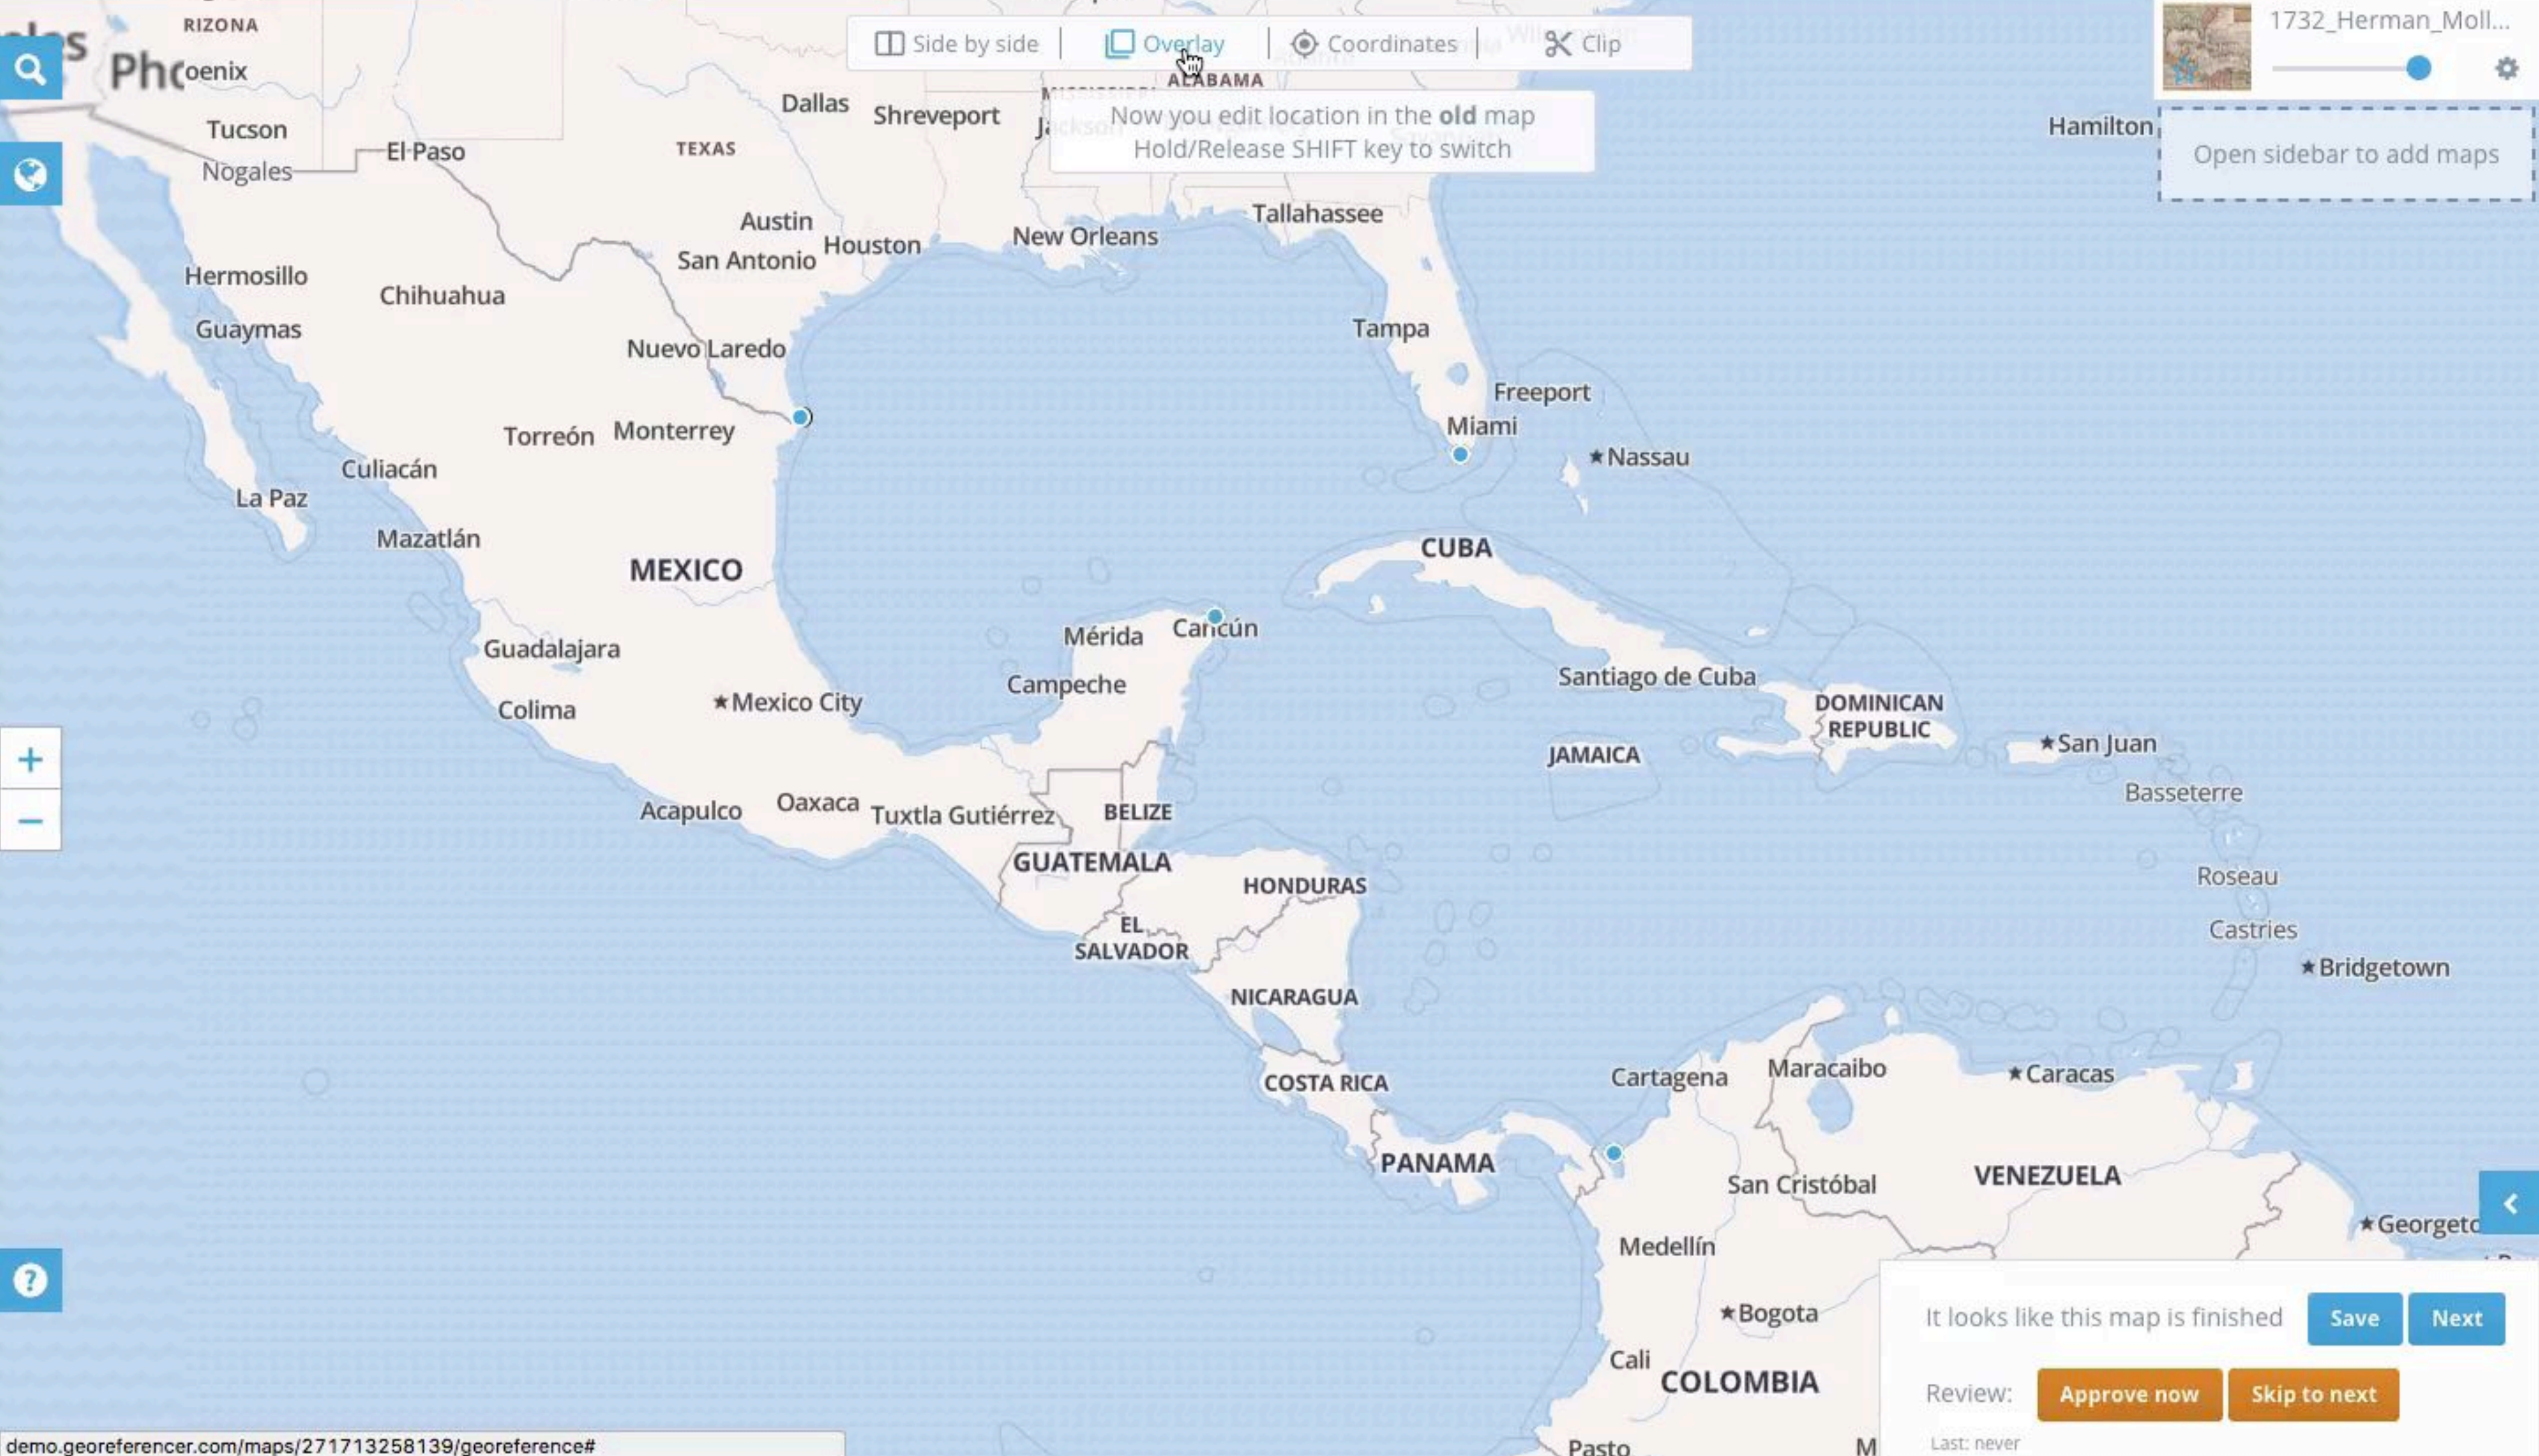

Versuch Einer Ubersicht Der G...
Berghaus, Heinrich 1849

Europa.
Brudin, J. L.; Stieler, Adolf 1852 1:50 000

www.oldmapsonline.org

Side by side Overlay Coordinates Clip

1732_Herman_Moll...

Please, place a few more points.

Save Next

Review: Skip to next

Side by side Overlay Coordinates Clip

Now you edit location in the old map Hold/Release SHIFT key to switch

1732_Herman_Moll...
Open sidebar to add maps

It looks like this map is finished Save Next
Review: Approve now Skip to next
Last: never