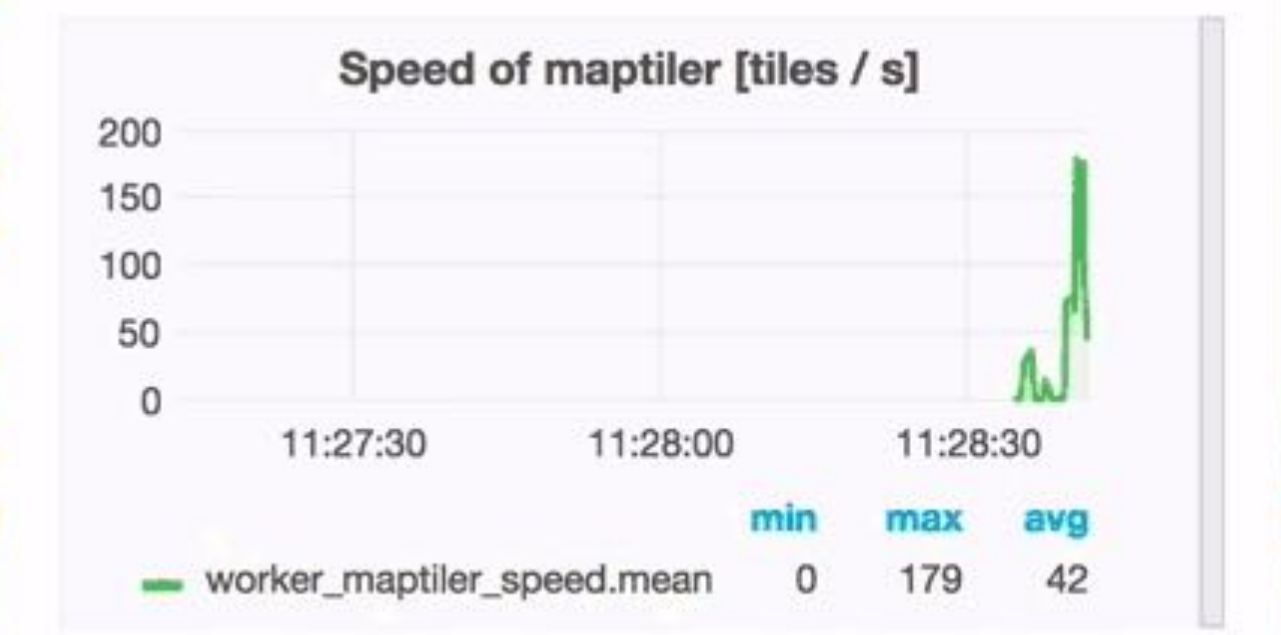

maptiler CLUSTER

Task progress
0.00%

Running tasks
36
Zoom level
14